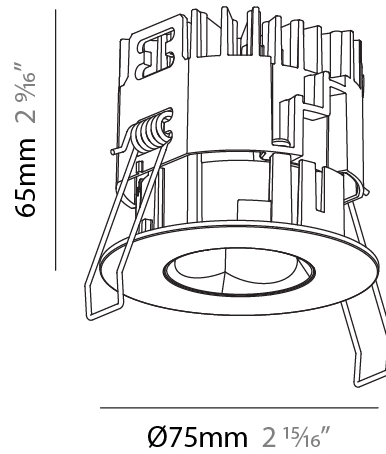

GENERAL

Series: Oiko Pro Round
Subseries: Oiko Pro Round Fixed
Brand: Prolicht
Division: Architectural
Mounting Type: Recessed
Mounting Location: Ceiling
Subcategory: Downlight

PHYSICAL

Shape: Round
Diameter (mm): 75
Diameter (in): 2 ¹⁵/₁₆
Height (mm): 65
Height (in): 2 ⁹/₁₆
Ceiling Thickness (mm): 1 - 25
Ceiling Thickness (in): 1/16 - 1 3/16
Min. Recessing Depth (mm): 70
Min. Recessing Depth (in): 2 ³/₄
Light Distribution: Direct
Diffuser: Lens Pack - Spread Lens / Linear Spread Lens / Honeycomb Louver
Fixture Finish: SSR / BKV / CWI / CRY / HAB / UFT / ITA / RUA / FTG / MYG / LOD / PUS / FRO / FUP / KIA / POP / BLS / SPG / MEY / GOH / GUM / CHC / COM / ABZ / JAG / OBR / MOS / ROR
Fixture Material: Aluminum Die Cast
Cut-out Measurements: 68mm / 2 11/16" Diameter

ELECTRICAL

Lamp Type: LED (Zhaga Standard)
Input Wattage (W): 14
Total Output Wattage (W): 12.7
Dimming: Dali Dimming
Driver Included: No
Driver Location: Recessed Housing
Driver Type: Constant Current - Universal (120Vac only for DALI driver)
Driver Class: Class 2
Input Voltage (V): 120 - 277
Constant Current (MA): 700

LED

Color Temperature (°K): 2700-6500 Tunable White
Max. Delivered Lumen (lm): 1129
Nominal Lumen (lm): 1460
CRI: >93 CRI
Lamp Life (hrs): 50000
Special LEDs offerings: Tunable White

OPTICAL

Reflector°: 36
Adjustability: Fixed

RATINGS AND CERTIFICATIONS

Certified By: Certified for North American Standards
IP rating: IP20