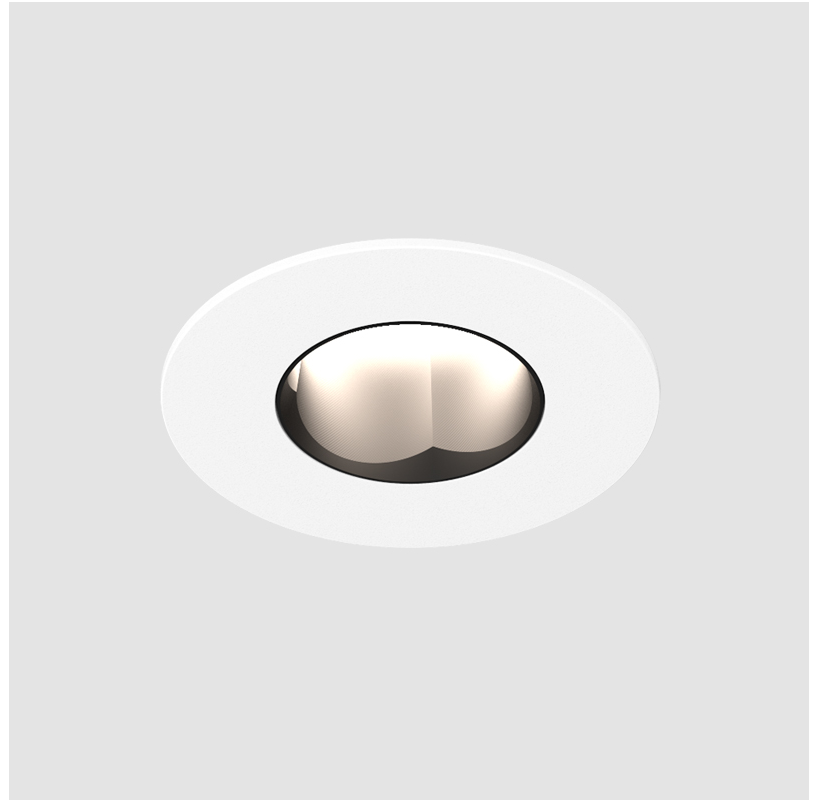

PHYSICAL

Shape: Round
Diameter (mm): 75
Diameter (in): 2 15/16
Height (mm): 65
Height (in): 2 9/16
Ceiling Thickness (mm): 1 - 25
Ceiling Thickness (in): 1/16 - 1 3/16
Min. Recessing Depth (mm): 70
Min. Recessing Depth (in): 2 3/4
Light Distribution: Direct
Diffuser: Lens Pack - Spread Lens / Linear Spread Lens / Honeycomb Louver
Fixture Finish: SSR / BKV / CWI / CRY / HAB / UFT / ITA / RUA / FTG / MYG / LOD / PUS / FRO / FUP / KIA / POP / BLS / SPG / MEY / GOH / GUM / CHC / COM / ABZ / JAG / OBR / MOS / ROR
Fixture Material: Aluminum Die Cast
Cut-out Measurements: 68mm / 2 11/16" Diameter

ELECTRICAL

Lamp Type: LED (Zhaga Standard)
Input Wattage (W): 16
Total Output Wattage (W): 14.6
Dimming: Tri-Mode (Non-Dimming and Phase Dimming (120Vac only) and 0-10V Dimming)
Driver Included: No
Driver Location: Recessed Housing
Driver Type: Constant Current - Universal
Driver Class: Class 2
Housing: See Components
Input Voltage (V): 120 - 277
Constant Current (MA): 350

LED

Color Temperature (°K): 2700 / 3000 / 3500 / 4000
Max. Delivered Lumen (lm): 1067 / 1150 / 1217 / 1220
Nominal Lumen (lm): 1393 / 1501 / 1589 / 1592
CRI: >90 CRI
Lamp Life (hrs): 50000

OPTICAL

Reflector°: 14
Adjustability: Fixed

RATINGS AND CERTIFICATIONS

Certified By: Certified for North American Standards
IP rating: IP44