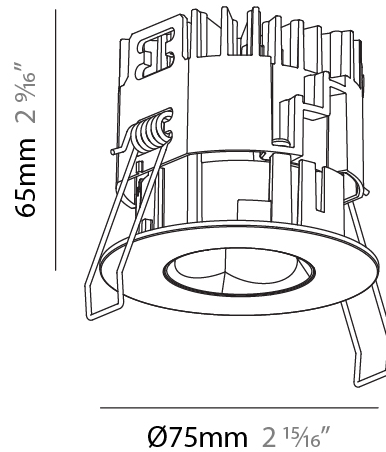

PHYSICAL

Shape: Round
Diameter (mm): 75
Diameter (in): 2 15/16
Height (mm): 65
Height (in): 2 9/16
Ceiling Thickness (mm): 1 - 25
Ceiling Thickness (in): 1/16 - 1 3/16
Min. Recessing Depth (mm): 70
Min. Recessing Depth (in): 2 3/4
Light Distribution: Direct
Diffuser: Lens Pack - Spread Lens / Linear Spread Lens / Honeycomb Louver
Fixture Finish: SSR / BKV / CWI / CRY / HAB / UFT / ITA / RUA / FTG / MYG / LOD / PUS / FRO / FUP / KIA / POP / BLS / SPG / MEY / GOH / GUM / CHC / COM / ABZ / JAG / OBR / MOS / ROR
Fixture Material: Aluminum Die Cast
Cut-out Measurements: 68mm / 2 11/16" Diameter

ELECTRICAL

Lamp Type: LED (Zhaga Standard)
Input Wattage (W): 15
Total Output Wattage (W): 13.6
Dimming: Tri-Mode (Non-Dimming and Phase Dimming (120Vac only) and 0-10V Dimming)
Driver Included: No
Driver Location: Recessed Housing
Driver Type: Constant Current - Universal
Driver Class: Class 2
Housing: See Components
Input Voltage (V): 120 - 277
Constant Current (MA): 350

LED

Color Temperature (°K): 2700 / 3000 / 3500 / 4000
Max. Delivered Lumen (lm): 1295 / 1377 / 1442 / 1455
Nominal Lumen (lm): 1566 / 1665 / 1743 / 1759
CRI: >90 CRI
Lamp Life (hrs): 50000

OPTICAL

Reflector: 34
Adjustability: Fixed

RATINGS AND CERTIFICATIONS

Certified By: Certified for North American Standards
IP rating: IP20