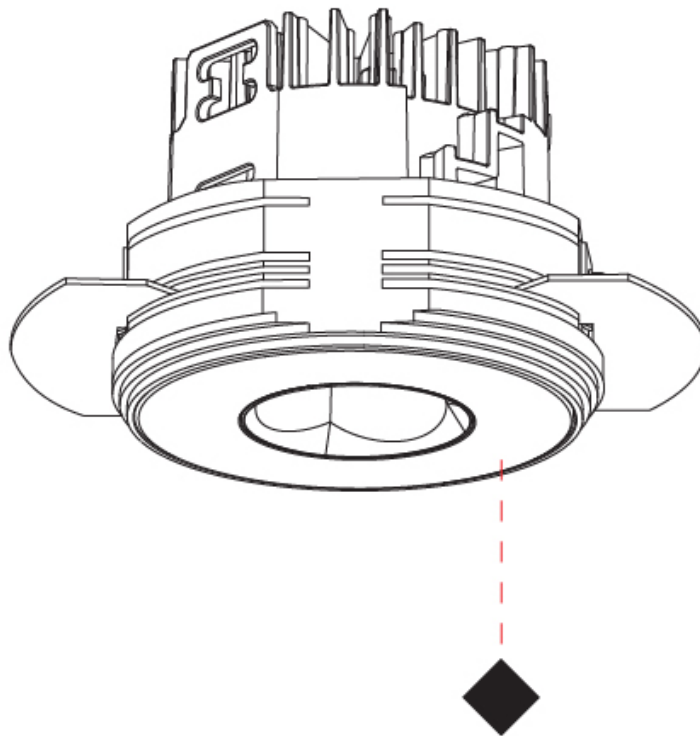

OIKO PRO ROUND FIXED TRIMLESS

A35878-

PROJECT

TYPE

SPECIFIER

QUANTITY

DATE

A