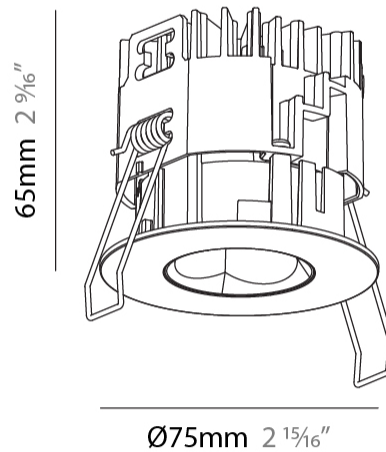

PHYSICAL

Shape: Round
Diameter (mm): 75
Diameter (in): 2 15/16
Height (mm): 65
Height (in): 2 9/16
Ceiling Thickness (mm): 1 - 25
Ceiling Thickness (in): 1/16 - 1 3/16
Min. Recessing Depth (mm): 70
Min. Recessing Depth (in): 2 3/4
Light Distribution: Direct
Diffuser: Lens Pack - Spread Lens / Linear Spread Lens / Honeycomb Louver
Fixture Finish: SSR / BKV / CWI / CRY / HAB / UFT / ITA / RUA / FTG / MYG / LOD / PUS / FRO / FUP / KIA / POP / BLS / SPG / MEY / GOH / GUM / CHC / COM / ABZ / JAG / OBR / MOS / ROR
Fixture Material: Aluminum Die Cast
Cut-out Measurements: 68mm / 2 11/16" Diameter

ELECTRICAL

Lamp Type: LED (Zhaga Standard)
Input Wattage (W): 16
Total Output Wattage (W): 14.6
Dimming: Tri-Mode (Non-Dimming and Phase Dimming (120Vac only) and 0-10V Dimming)
Driver Included: No
Driver Location: Recessed Housing
Driver Type: Constant Current - Universal
Driver Class: Class 2
Housing: See Components
Input Voltage (V): 120 - 277
Constant Current (MA): 350

LED

Color Temperature (°K): 2700 / 3000 / 3500 / 4000
Max. Delivered Lumen (lm): 1067 / 1150 / 1217 / 1220
Nominal Lumen (lm): 1393 / 1501 / 1589 / 1592
CRI: >90 CRI
Lamp Life (hrs): 50000

OPTICAL

Reflector°: 14
Adjustability: Fixed

RATINGS AND CERTIFICATIONS

Certified By: Certified for North American Standards
IP rating: IP44