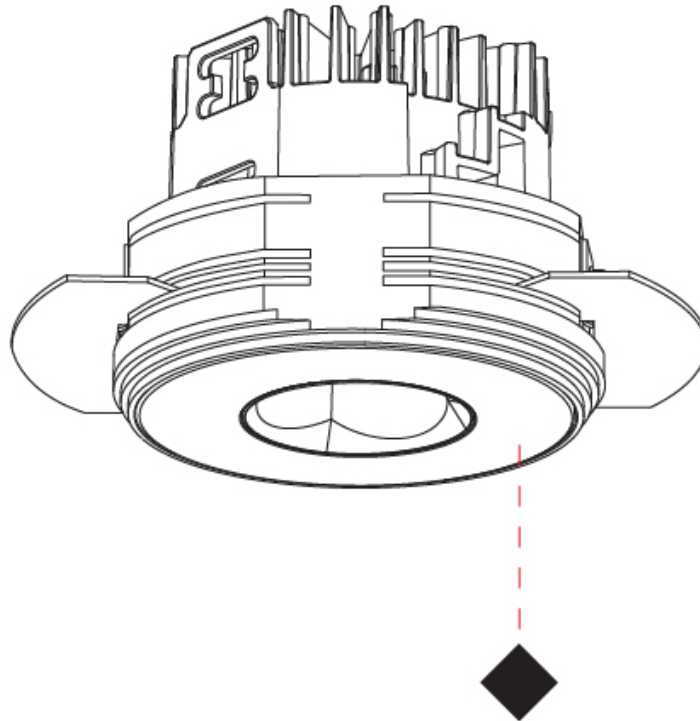

OIKO PRO ROUND FIXED TRIMLESS

A35877-

PROJECT

TYPE

SPECIFIER

QUANTITY

DATE