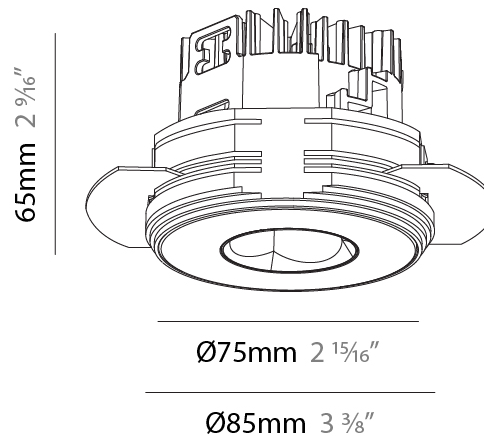

GENERAL

Series: Oiko Pro Round
Subseries: Oiko Pro Round Fixed
Brand: Prolicht
Division: Architectural
Mounting Type: Trimless
Mounting Location: Ceiling
Subcategory: Downlight

PHYSICAL

Shape: Round
Diameter (mm): 75
Diameter (in): 2 15/16
Height (mm): 65
Height (in): 2 9/16
Ceiling Thickness (mm): 10 / 12.5 / 15 / 25
Ceiling Thickness (in): 3/8 or 1/2 or 9/16 or 1
Min. Recessing Depth (mm): 70
Min. Recessing Depth (in): 2 3/4
Light Distribution: Direct
Diffuser: Lens Pack - Spread Lens / Linear Spread Lens / Honeycomb Louver
Fixture Finish: SSR / BKV / CWI / CRY / HAB / UFT / ITA / RUA / FTG / MYG / LOD / PUS / FRO / FUP / KIA / POP / BLS / SPG / MEY / GOH / GUM / CHC / COM / ABZ / JAG / OBR / MOS / ROR
Fixture Material: Aluminum Die Cast
Cut-out Measurements: 86mm / 2 11/16" Diameter

ELECTRICAL

Lamp Type: LED (Zhaga Standard)
Input Wattage (W): 14
Total Output Wattage (W): 12.7
Dimming: Dali Dimming
Driver Included: No
Driver Location: Recessed Housing
Driver Type: Constant Current - Universal (120Vac only for DALI driver)
Driver Class: Class 2
Input Voltage (V): 120 - 277
Constant Current (MA): 700

LED

Color Temperature (°K): 2700-6500 Tunable White
Max. Delivered Lumen (lm): 1129
Nominal Lumen (lm): 1460
CRI: >90 CRI
Lamp Life (hrs): 50000
Special LEDs offerings: Tunable White

OPTICAL

Reflector°: 36
Adjustability: Fixed

RATINGS AND CERTIFICATIONS

Certified By: Certified for North American Standards
IP rating: IP20